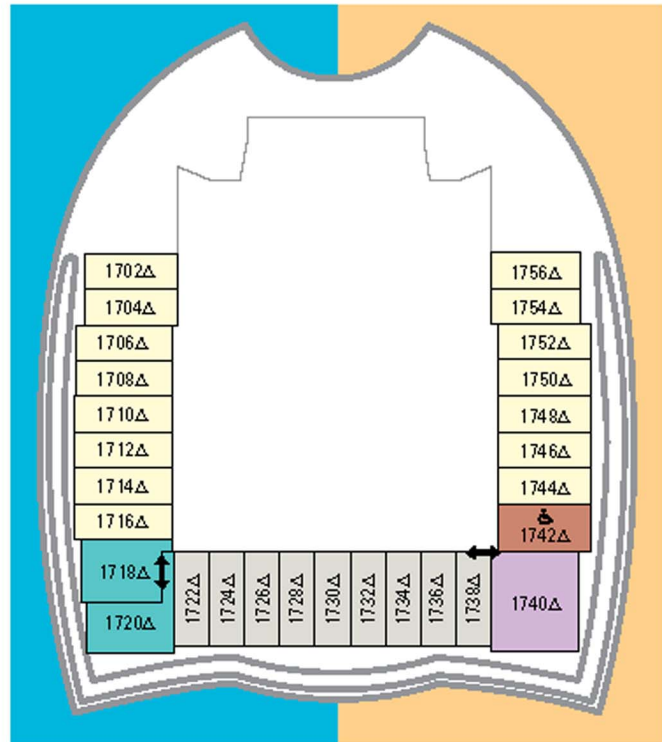

Oasis of the Seas & Allure of the Seas

Deck 17

SUITE/DELUXE

RL Royal Loft Suite

Two deck high stateroom with panoramic views. Master bedroom and bath on second level. Bath has a tub, shower, two sinks and bidet. Stairway to second level. Four twin beds (can convert to Queen). Bath with shower on main level. Private balcony with whirlpool and dining area. Dining area with dry bar. Living room sofa converts to double bed. Closets on each level. (1,524 sq. ft., balcony 843 sq. ft.)

SL Sky Loft Suite

Two deck high stateroom with panoramic views. Master bedroom and bath on second level. Bedroom has two twin beds (can convert to Queen). Bath has a shower for two. Stairway to second level. Bath with shower for two on main level. Private balcony with dining area. Dining area with dry bar. Living room sofa converts to double bed. Closets on each level. (722 sq. ft., balcony 410 sq. ft.)

L1 L2 Crown Loft Suite

Two deck high stateroom with panoramic views. Master bedroom and bath on second level. Bedroom has two twin beds (can convert to Queen). Bath has a shower for two. Bath with shower on main level. Private balcony with chairs, dining area with dry bar, table/desk. Living room sofa converts to double bed. (545 sq. ft., balcony 114 sq. ft.)

AL Accessible Loft Suite

Two-deck-high stateroom with panoramic views and an elevator for easy access to both levels. Master bedroom and bath on second level. Bedroom has two twin beds (can convert to Queen). Bath with shower on main level. Both baths have a wider door, roll-in shower, grab bars, fold-down shower bench, hand-held shower head, raised toilet and a lower sink. Private balcony with chairs, dining area with dry bar, table/desk. Living room sofa converts to double bed. (737 sq. ft., balcony 140 sq. ft.)