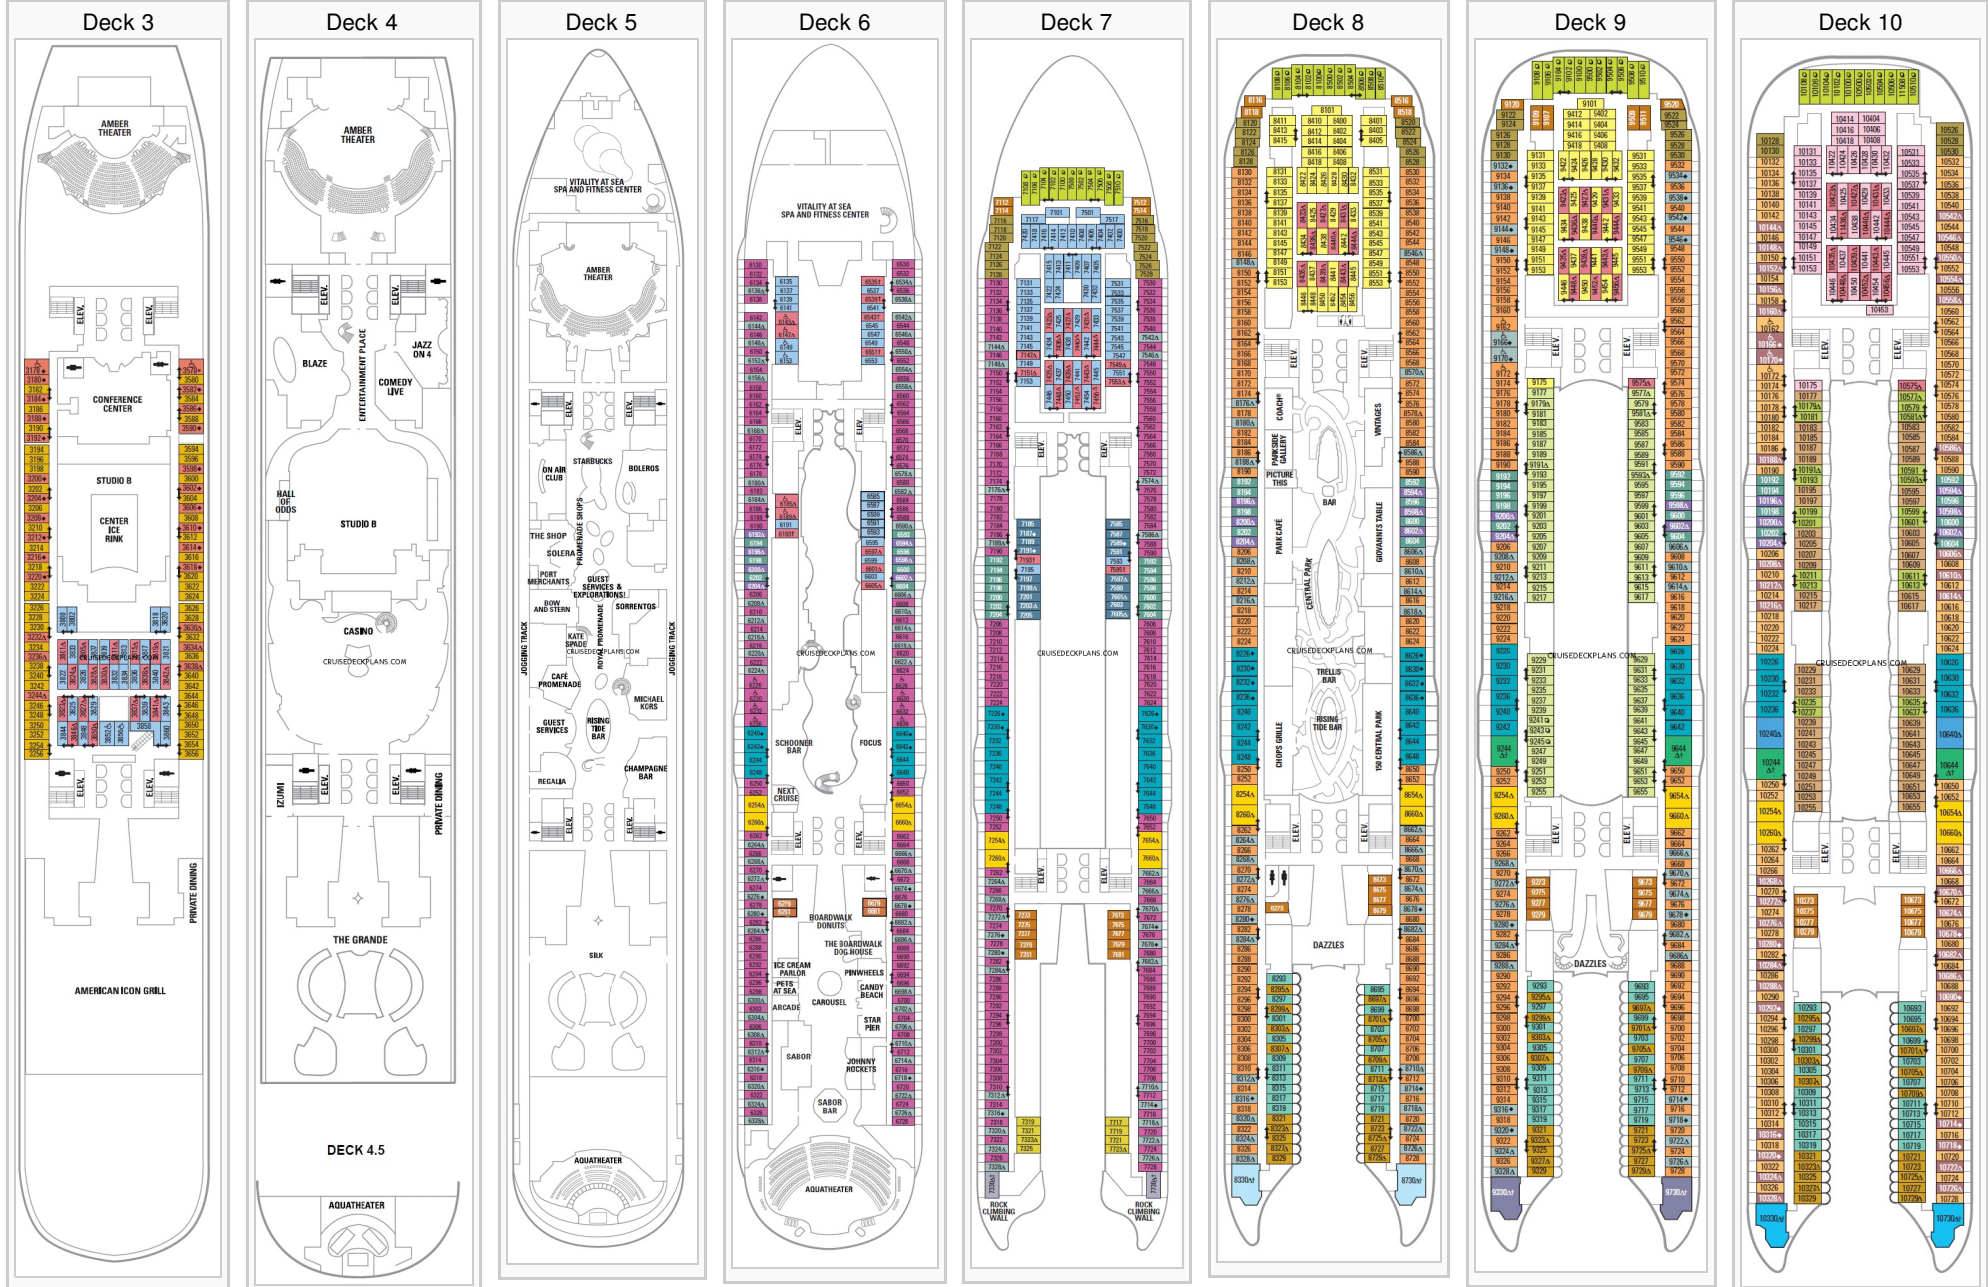

Allure of the Seas Deck Plans

Aurora Cruises and Travel
772 335-7017

Stateroom symbols: Owner and Grand Loft Suite: **OL GL** Royal Loft Suite: **RL** Sky Loft Suite: **SL** Aqua Theater Suite - 2 Bedroom: **A1 A2**
 Aqua Theater Suite - 1 Bedroom: **A3 A4** Crown Loft Suite: **L1 L2** Owners Suite: **OS** Grand Suite - 2 Bedroom: **FS** Grand Suite - 1 Bedroom: **GS** Junior Suite:
JS Family Balcony: **FB** Spacious Balcony: **D1 D2 D3 D4 D5 D6 D7 D8** Boardwalk and Park Balcony: **B1 B2 C1 C2** Ultra Spacious Oceanview: **FO**
 Boardwalk and Park View: **BV CV** Oceanview: **F G H I** Family Interior: **FI** Promenade View Interior: **PR** Interior: **K L M N Q** Symbols:
 ⚡ Connecting staterooms † Four pullman beds ⚠ Handicapped facilities 🚫 Obstructed View * One pullman bed ♦ Sofa and pullman bed ▲ Sofa bed
 † Two pullman beds

Allure of the Seas Deck Plans Page Two