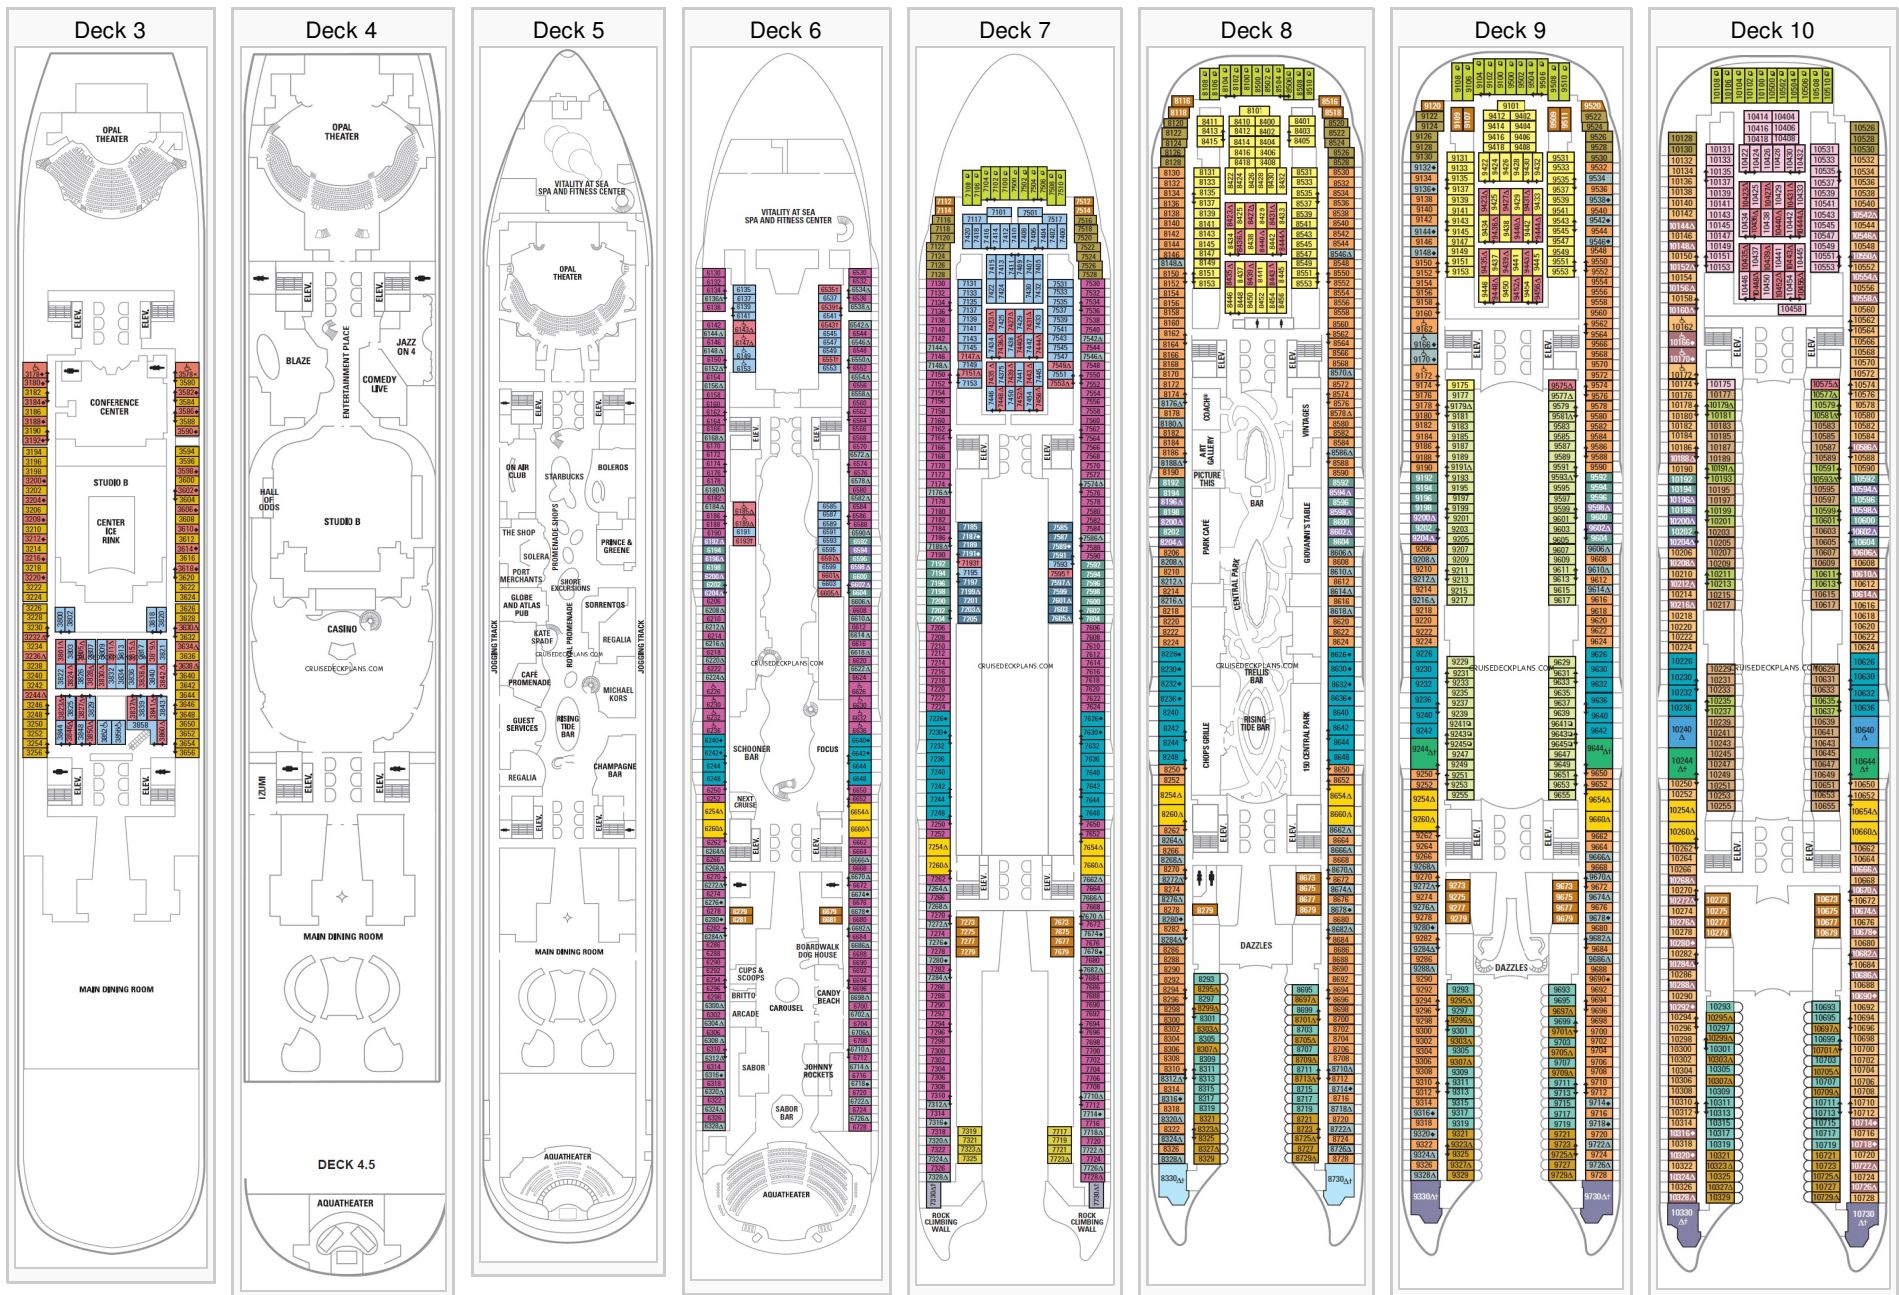

Oasis of the Seas Deck Plans

Aurora Cruises and Travel

772 335-7017

Stateroom symbols: Royal Loft Suite: **RL** Owner and Grand Loft Suite: **OL GL** Sky Loft Suite: **SL** Aqua Theater Suite - 2 Bedroom: **A1 A2**
 Aqua Theater Suite - 1 Bedroom: **A3 A4** Crown Loft Suite: **L1 L2** Owners Suite: **OS** Grand Suite - 2 Bedroom: **FS** Grand Suite - 1 Bedroom: **GS** Junior Suite:
JS Family Balcony: **FB** Spacious Balcony: **D1 D2 D3 D4 D5 D6 D7 D8** Boardwalk and Park Balcony: **B1 B2 C1 C2** Ultra Spacious Oceanview: **FO**
 Boardwalk and Park View: **BV CV** Oceanview: **G F H I** Family Interior: **FI** Promenade View Interior: **PR** Interior: **K L M N Q** Symbols:
 ⚡ Connecting staterooms † Four pullman beds ⚠ Handicapped facilities 🚫 Obstructed View * One pullman bed ♦ Sofa and pullman bed △ Sofa bed
 †† Two pullman beds

Oasis of the Seas Deck Plans Page Two